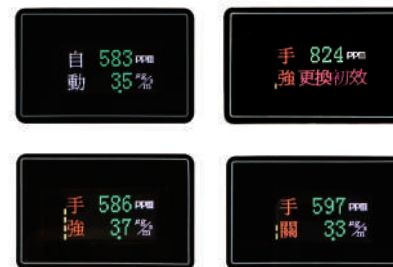

Applying area is more than 132 square-meters.
Certified by TAF with quality guaranteed (As shown on the left)
Small size but having **clean and large air volume above 600CHM** (inclusive),
and it can **effectively filter PM2.5 up to 99%**.
ring in fresh oxygen and discharge dirty air effectively.
Give you a healthy living space with high active oxygen under positive pressure protection.
Applications: Hospital, School, Work place, Home, etc.
According to the situation of air quality,
turn on or turn off G6 automatically,
thereby achieving **environmental protection and energy saving**.

60 minutes
CO₂ plunges by **76%**

60 minutes
PM2.5 plunges by **80%**

Screen display, stick out a mile!

LCD displays various functions in Chinese.
Let you know the effect of ventilation and de haze more clearly.

operation condition and filter replacement tips.

Operation is more user-friendly!

win
Compare the two

The difference between the two.	Positive pressure ventilation G6S	Air purifier
Get rid of PM2.5 and HCHO	Excellent	Excellent
Reduce CO ₂	Excellent	None
Air volume	Excellent	poor
Fresh air	Excellent	None
Intelligent linkage	Excellent	None
Centralized management of multiple(Optional)	Excellent	None