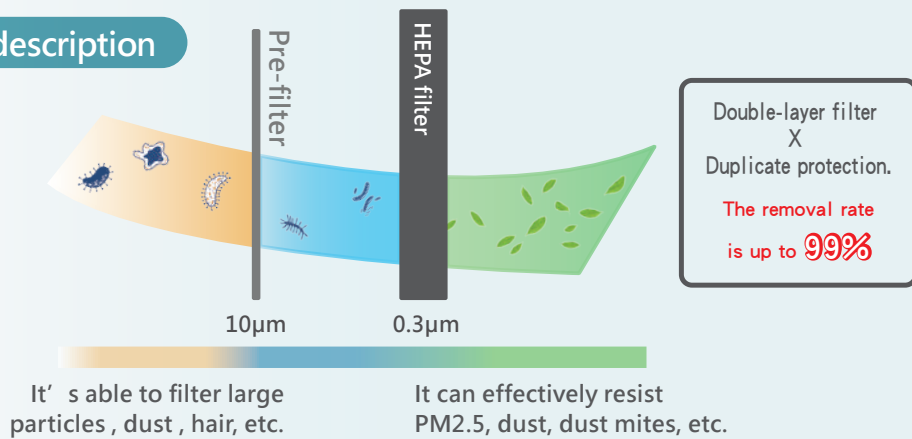

Create a hyperoxia space
Let you take a deep breath

Positive pressure ventilation

| Intelligent linkage | Ventilation and purification |

| Reduce allergen | Get rid of pm2.5 and Formaldehyde(HCHO) |

Made in Taiwan 

Filter description

Positive Pressure Protection

Intelligent linkage

Window accessories	Extension tube accessories	Special accessories
1. Baffle 1.9 meters or sealing cloth	1. Exhaust hose 3 meters 2. Exhaust Hose adapter	1. wheel
2. Baffle 1.9 meters or sealing cloth		
3. Exhaust Hose 2 meters		
4. Rat guard		
5. Tube oblong connector		

Applying area is more than 132 square-meters.
Certified by TAF with quality guaranteed (As shown on the left)
Small size but having **clean and large air volume above 600CHM** (inclusive),
and it can **effectively filter PM2.5 up to 99%**.
ring in fresh oxygen and discharge dirty air effectively.
Give you a healthy living space with high active oxygen under positive pressure protection.
Applications: Hospital, School, Work place, Home, etc.
According to the situation of air quality,
turn on or turn off G6 automatically,
thereby achieving **environmental protection and energy saving**.