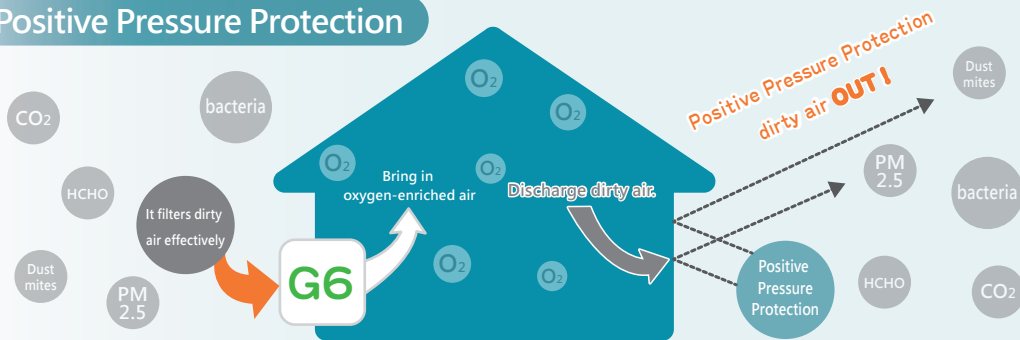

Specifications

Power	AC : 110V(60Hz) / 220(60Hz)
Power consumption	<120W
Air volume	≥600 CMH
Noise	Maximum wind-speed <52dB
Filter	H12 HEPA filter(0.3μm The removal rate is up to 99.5%)/Primary filter
Air intake/ outlet	6 inch of round tube X1
Communication	Wi-Fi / RS-485 Modbus RTU
Removal rate	PM2.5 The removal rate is up to 99%
Dimension	38.5 x 36 x 40 /cm(LxWxH)
Weight	≤16kg
Material	galvanized steel / baking paint
Certification	CE safety certificate · TAF Laboratory certification · TAF Anti-corrosion

Create a hyperoxia space
Let you take a deep breath

Positive pressure ventilation

| Intelligent linkage | Ventilation and purification |

| Reduce allergen | Get rid of pm2.5 and Formaldehyde(HCHO) |

Made in Taiwan 

Filter description

Positive Pressure Protection

Intelligent linkage

Window accessories	Extension tube accessories	Special accessories
1. Baffle 1.9 meters or sealing cloth	1. Exhaust hose 3 meters 2. Exhaust Hose adapter	1. wheel
2. Baffle 1.9 meters or sealing cloth		
3. Exhaust Hose 2 meters		
4. Rat guard		
5. Tube oblong connector		

Applying area is more than 132 square-meters.
Certified by TAF with quality guaranteed (As shown on the left)
Small size but having **clean and large air volume above 600CHM** (inclusive),
and it can **effectively filter PM2.5 up to 99%**.
ring in fresh oxygen and discharge dirty air effectively.
Give you a healthy living space with high active oxygen under positive pressure protection.
Applications: Hospital, School, Work place, Home, etc.
According to the situation of air quality,
turn on or turn off G6 automatically,
thereby achieving **environmental protection and energy saving**.